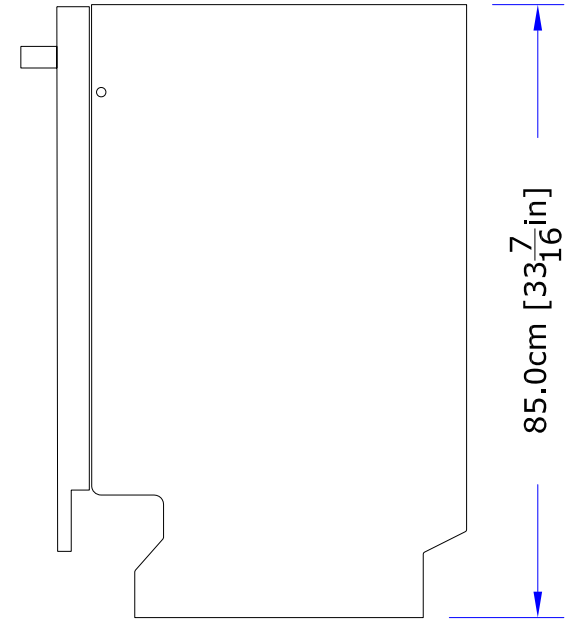

F89078VI-m

Minimum height shown.
Leg height is adjustable by an additional
6.5cm [2 1/2 in]
Specifications are subject to change without notice.
Unit dimensions may vary by ±3mm [1/8 in]